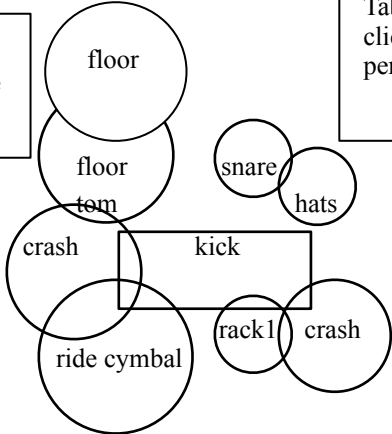

Stage power

Drum Wedge

Table w/ click and percussion
D.I For click

XLR male for Inear monitor mix
Stage power

Bass Rig

D.I. Line on preamp

One 6X10 Cab

Stage power

Leslie
Two mic on top.
one on bottom

2 Keyboard Lines
(3 D.I.'s Provided)

ELEC GTR.

Fender Bassman with 2x12 cabinet. Dynamic mic on right side of amp

Fender Twin 2 x 12 combo amp
Dynamic Mic
Mic on the Right side of amp.

drum wedge always placed on drummers RIGHT

Six Monitor Mixes *must* be provided.

Minimum Stage Size 30x20

Pedal Board W/
Power

Electric guitars

misc pedals / 2 D.I.'s

stage power

Star / lead vocal / acoustic gtr